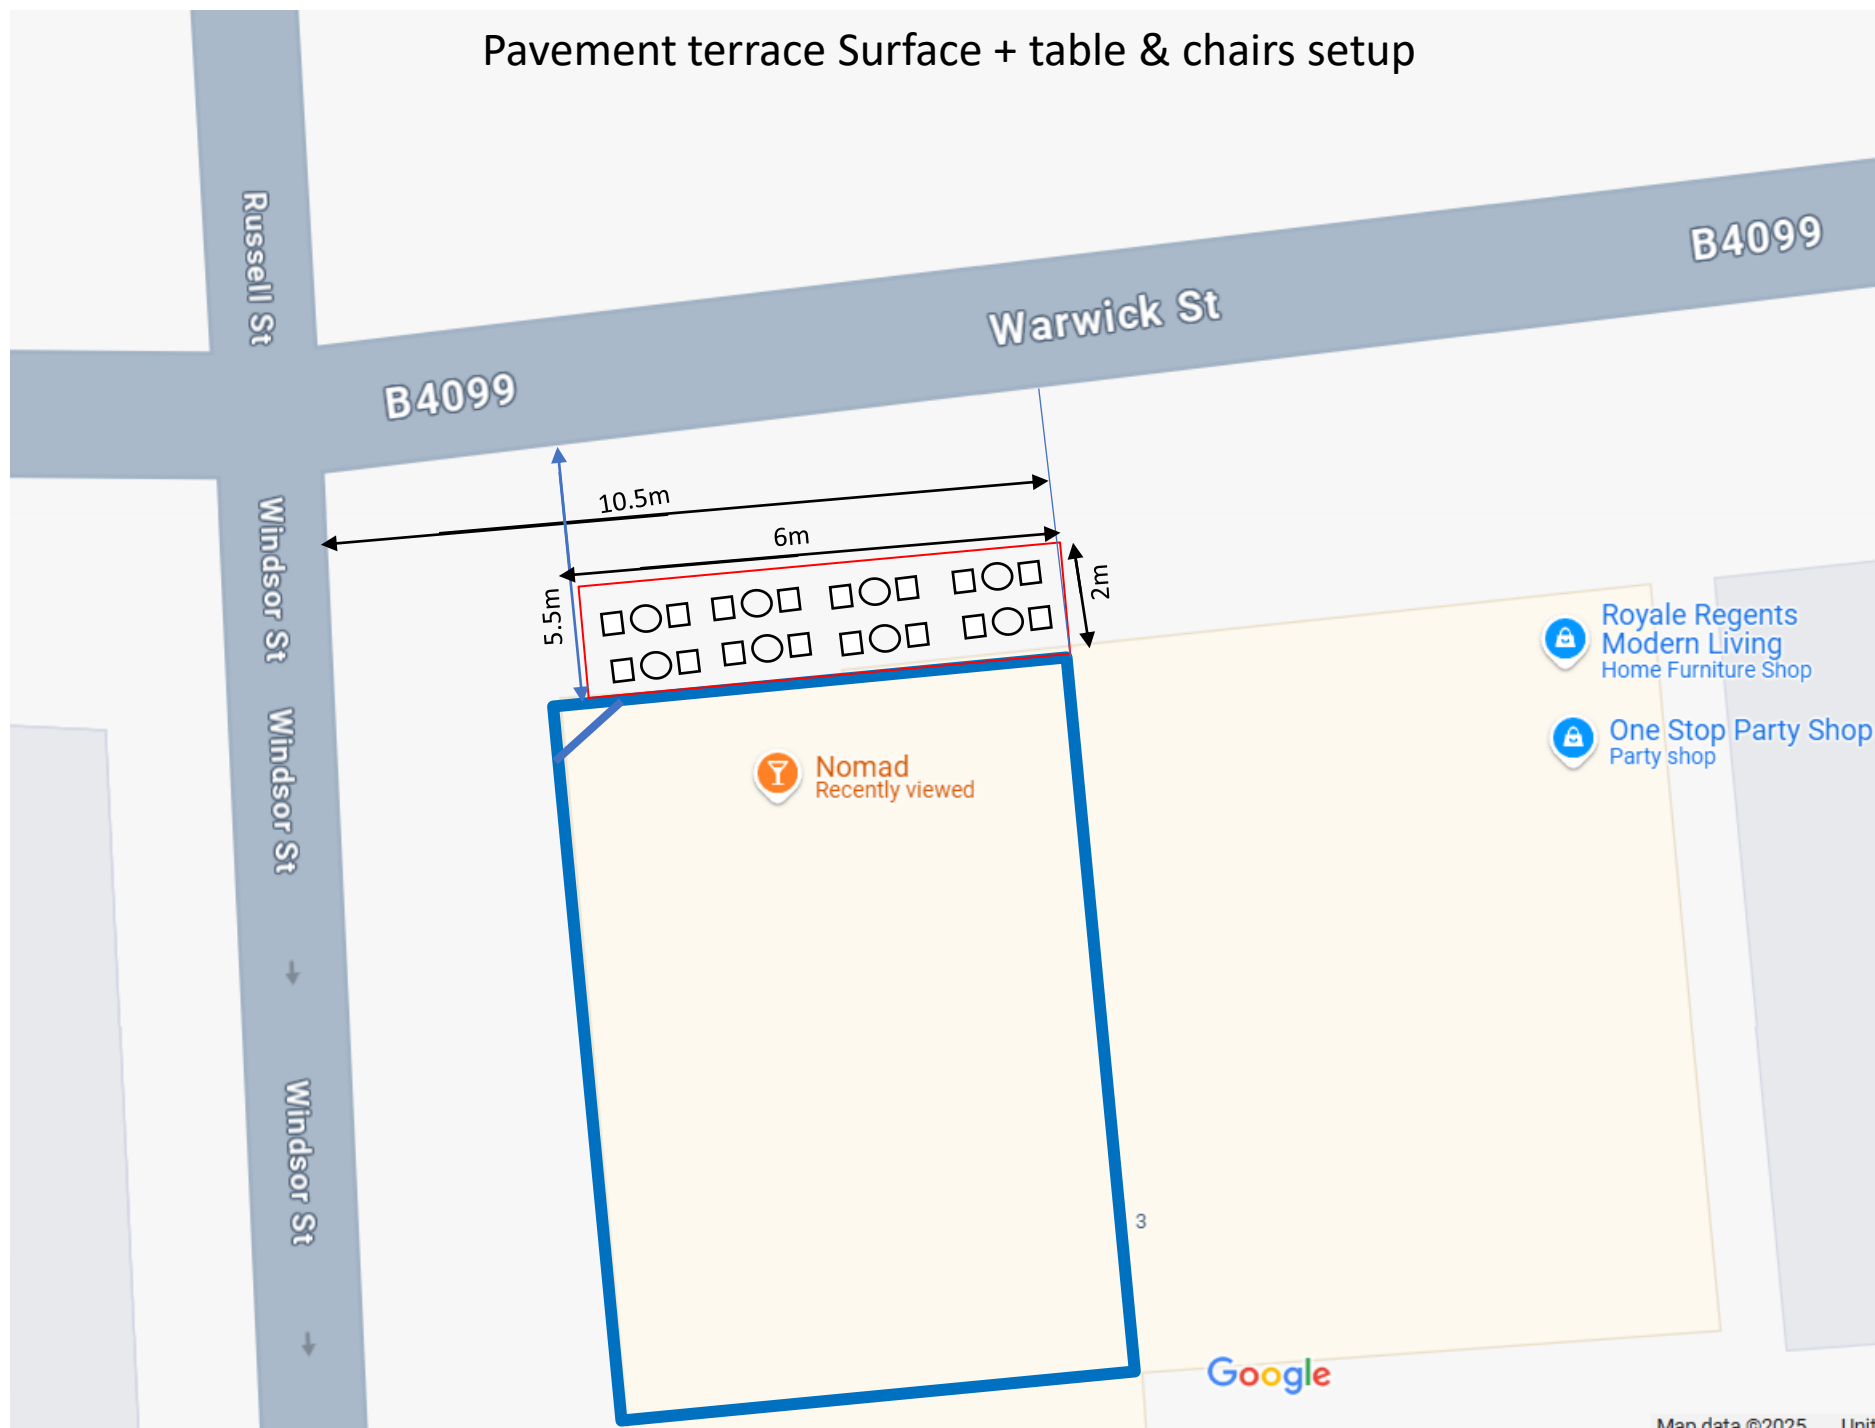

Pavement terrace proposal for Nomad, 38 Warwick Street

March 2025

Pavement terrace Surface + table & chairs setup

- Terrace Surface
- Nomad Premises

Table & Chairs

Barrier setup

Barrier banner system

Proposed barrier banner:

Photo of the potential furniture for the terrace