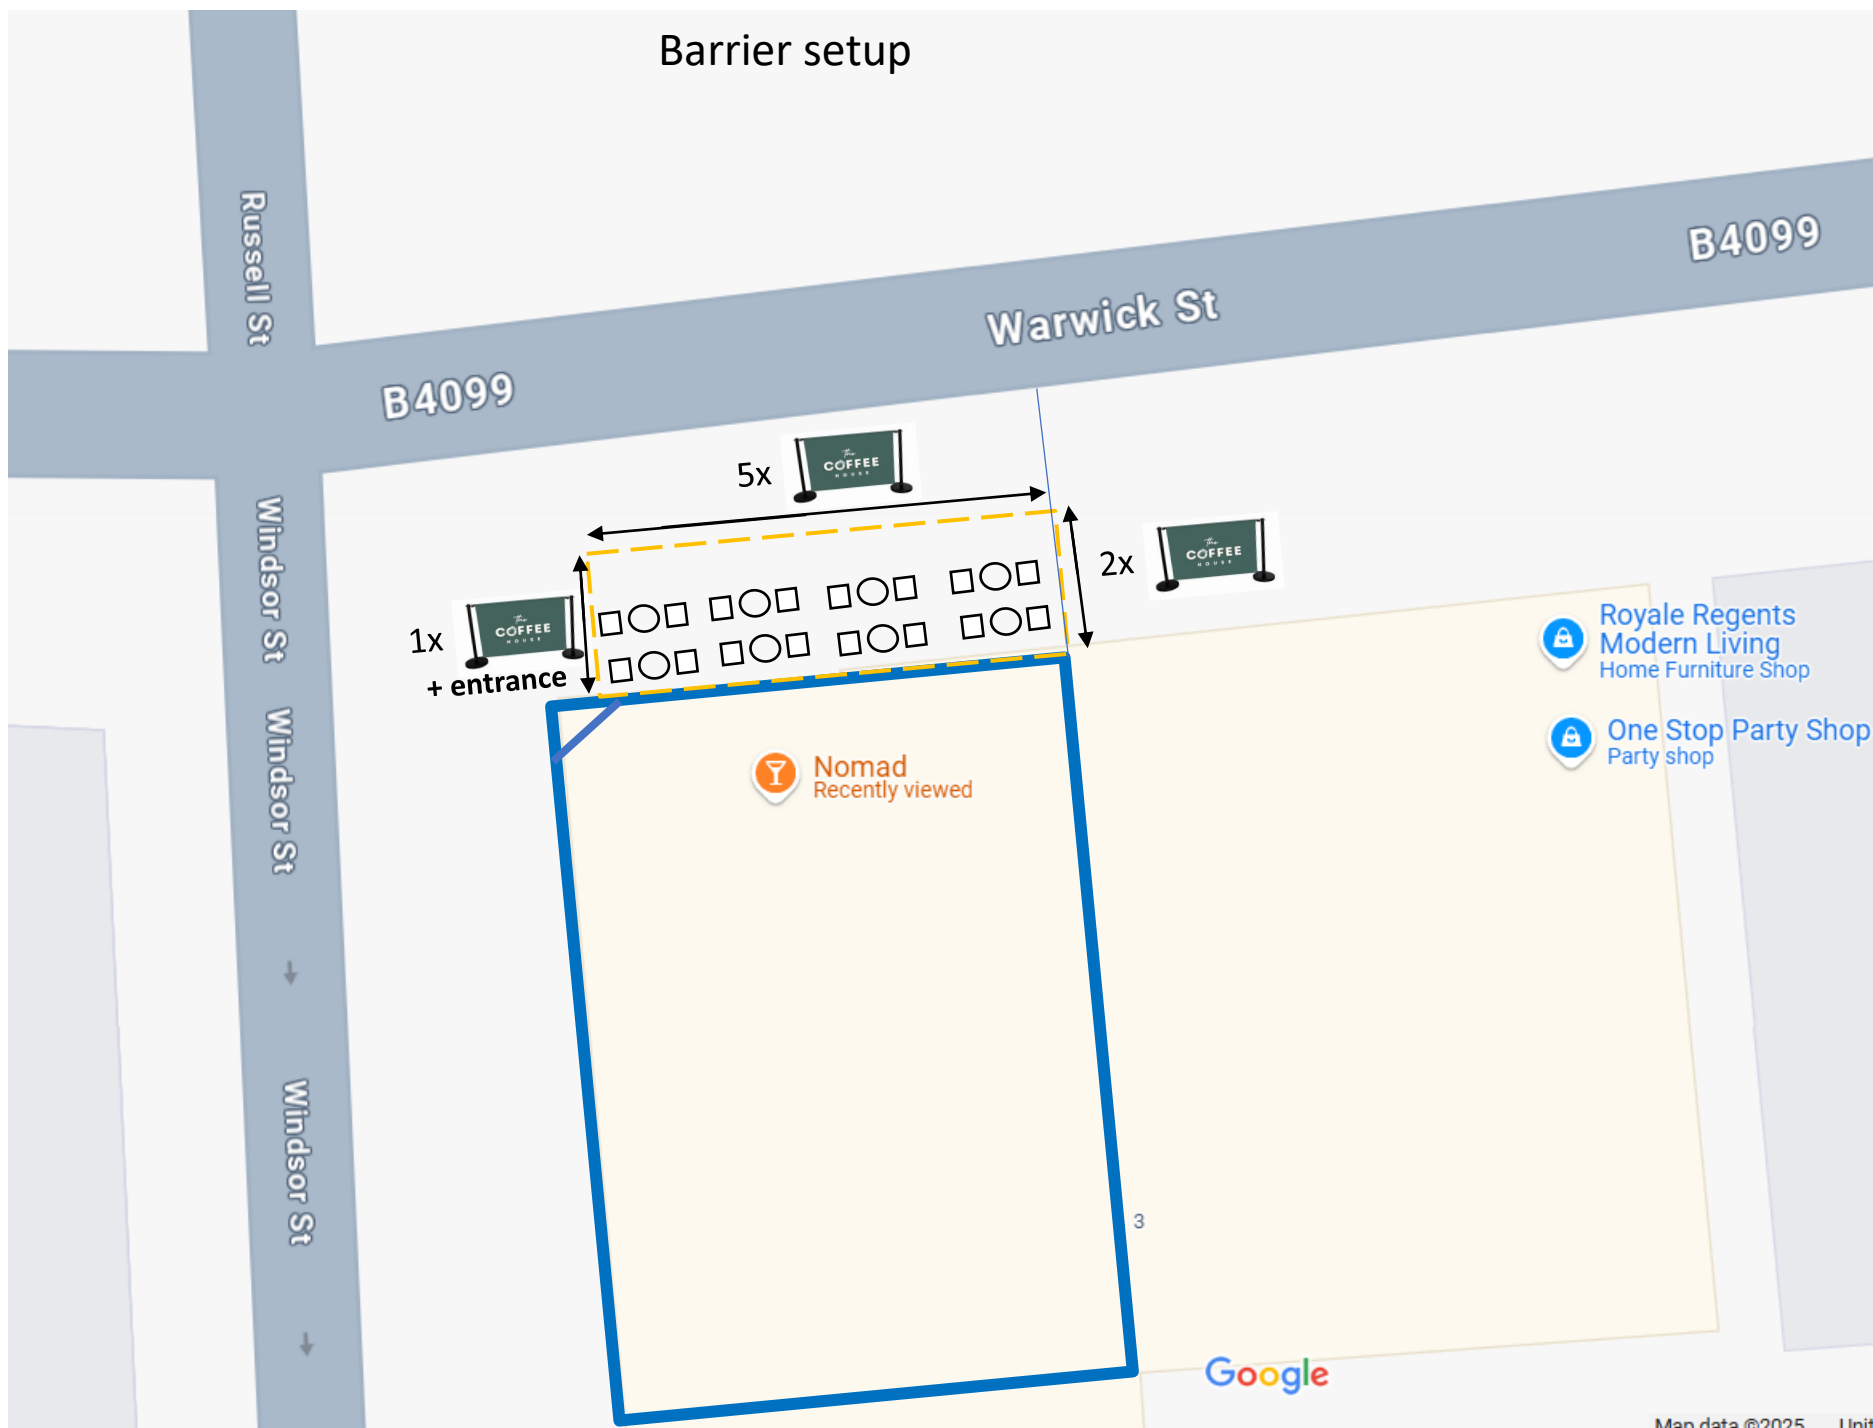

Pavement terrace proposal for Nomad, 38 Warwick Street

March 2025

Pavement terrace Surface + table & chairs setup

- Terrace Surface
- Nomad Premises

Table & Chairs

Barrier setup

Barrier banner system

Proposed barrier banner: