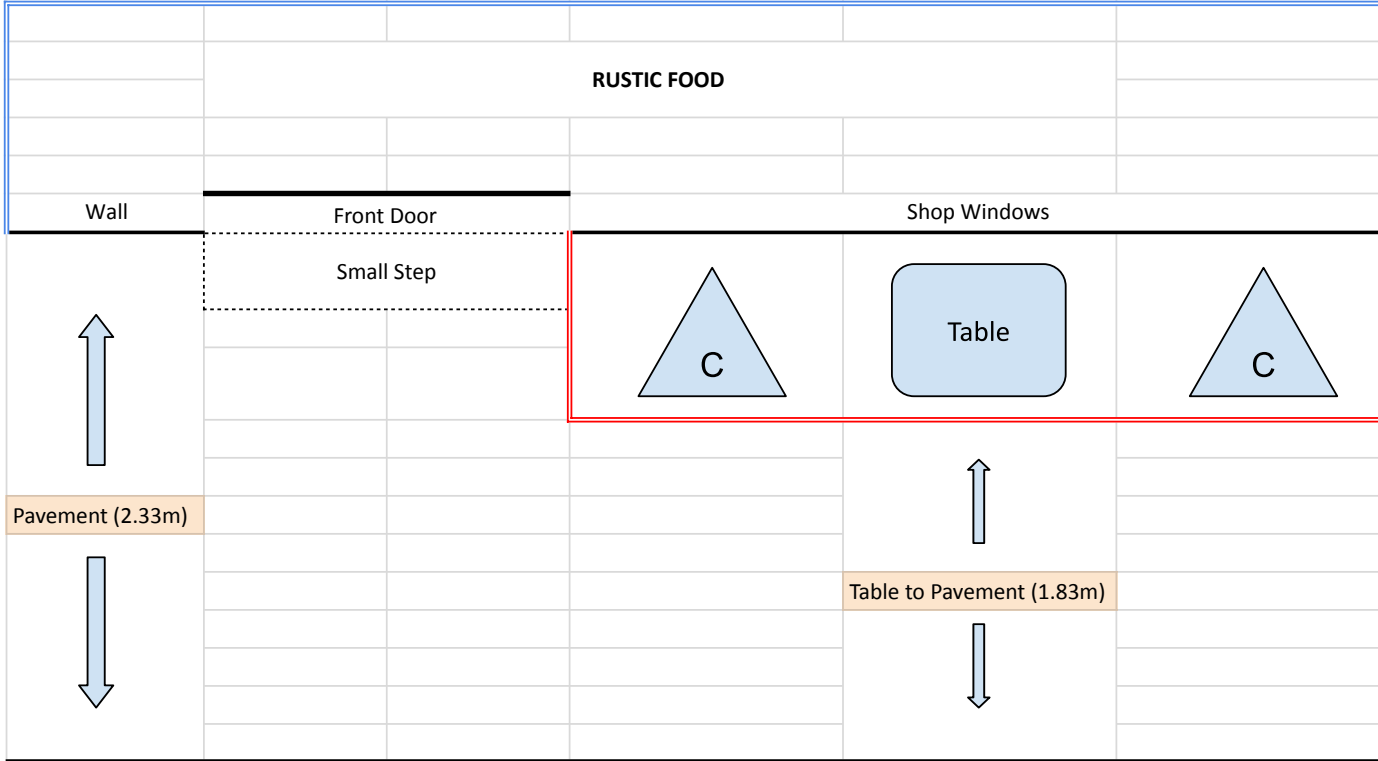

Rustic Food Drawing/Plans

Illustrations (Key)

C (Chair) 75cm (h) x 48cm (w)

Table 75cm (h) x 50cm (w)

Distance in Length