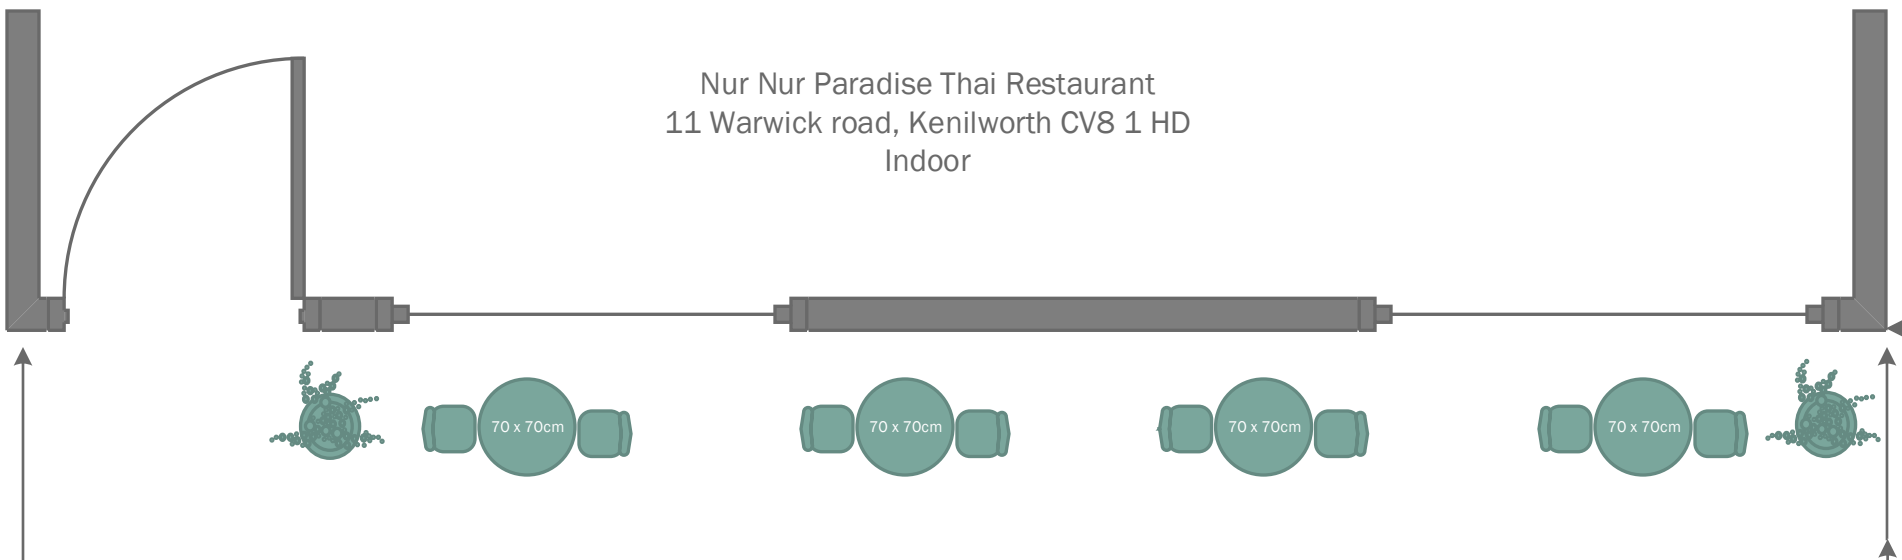

Nur Nur Paradise Thai Restaurant
11 Warwick road, Kenilworth CV8 1 HD
Indoor

11.60 metres

Pavement Area

3.60 metres

Warwick Road, Kenilworth, Warwickshire