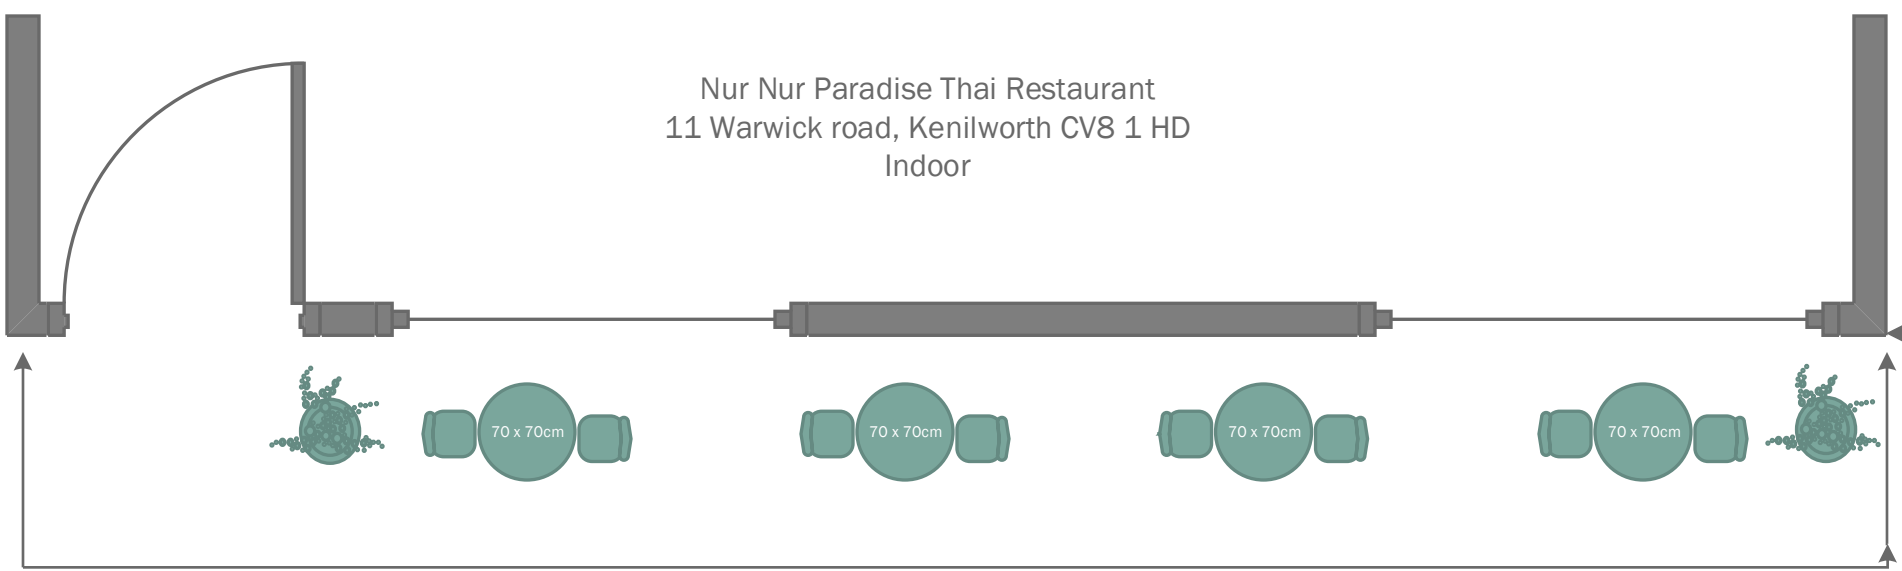

Nur Nur Paradise Thai Restaurant
11 Warwick road, Kenilworth CV8 1 HD
Indoor

11.60 metres

Pavement Area

3.60 metres

Warwick Road, Kenilworth, Warwickshire