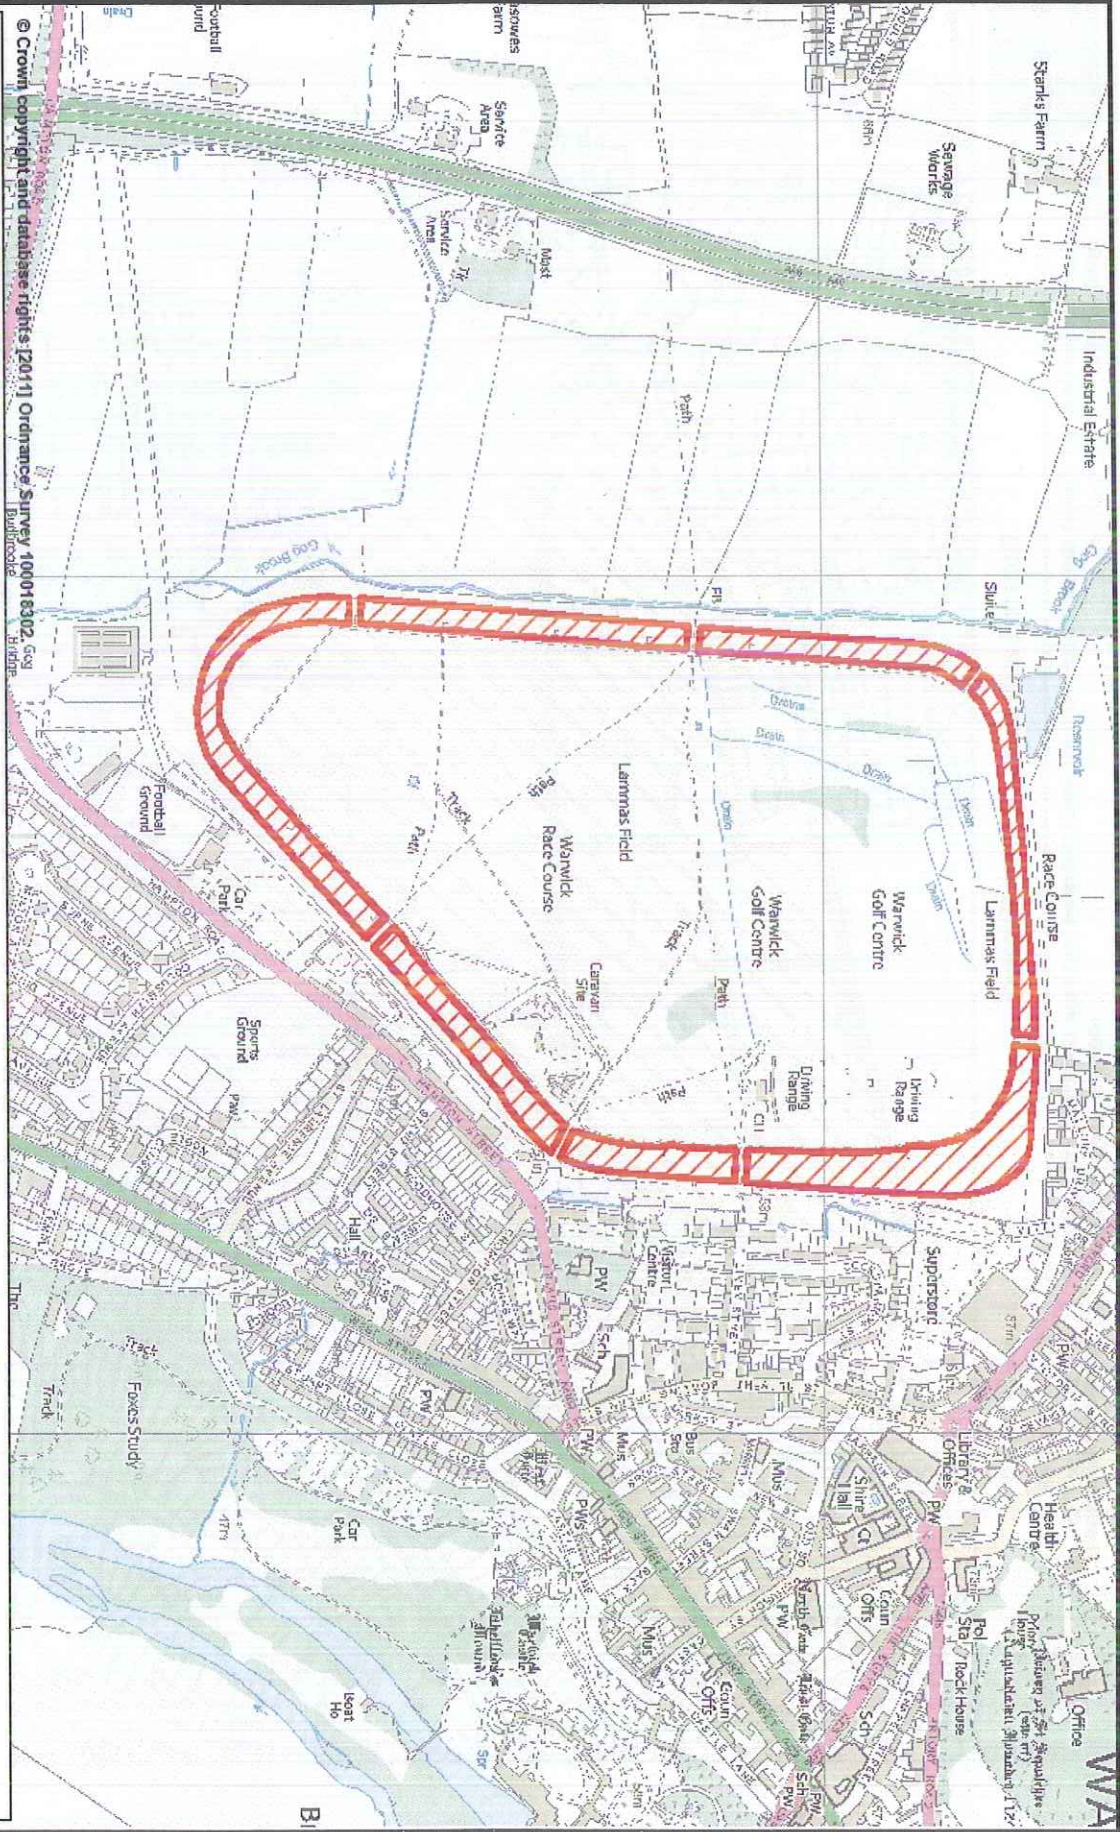

Date: 20th May 2011
Scale: 1:2000 @ A3
0 20 40 60 80 100 m

Dogs on Leads Zone - Newbold Comyn Footpath

Environmental Services | Warwick District Council | Riverside House | Millverton Hill | Royal Leamington Spa | CV32 5QF
 ehpollution@warwickdc.gov.uk

Date: 20th May 2011

Scale: 1:2000 @ A3

North

Key
 Dog Exclusion Zone
 Bridle Path/Footpath

Dog Exclusion Zone - Oakley Wood

Environmental Services | Warwick District Council | Riverside House | Milverton Hill | Royal Leamington Spa | CV32 5HZ
 01926 410410
 ehpollution@warwickdc.gov.uk

Date: 20th May 2011
Scale: 1:2000 @ A3

North

© Crown copyright and database right 2011. Ordnance Survey 100013332

© Crown copyright and database rights (2011) Ordnance Survey 100016302. GSI

Dog Exclusion Zone - Warwick Racecourse