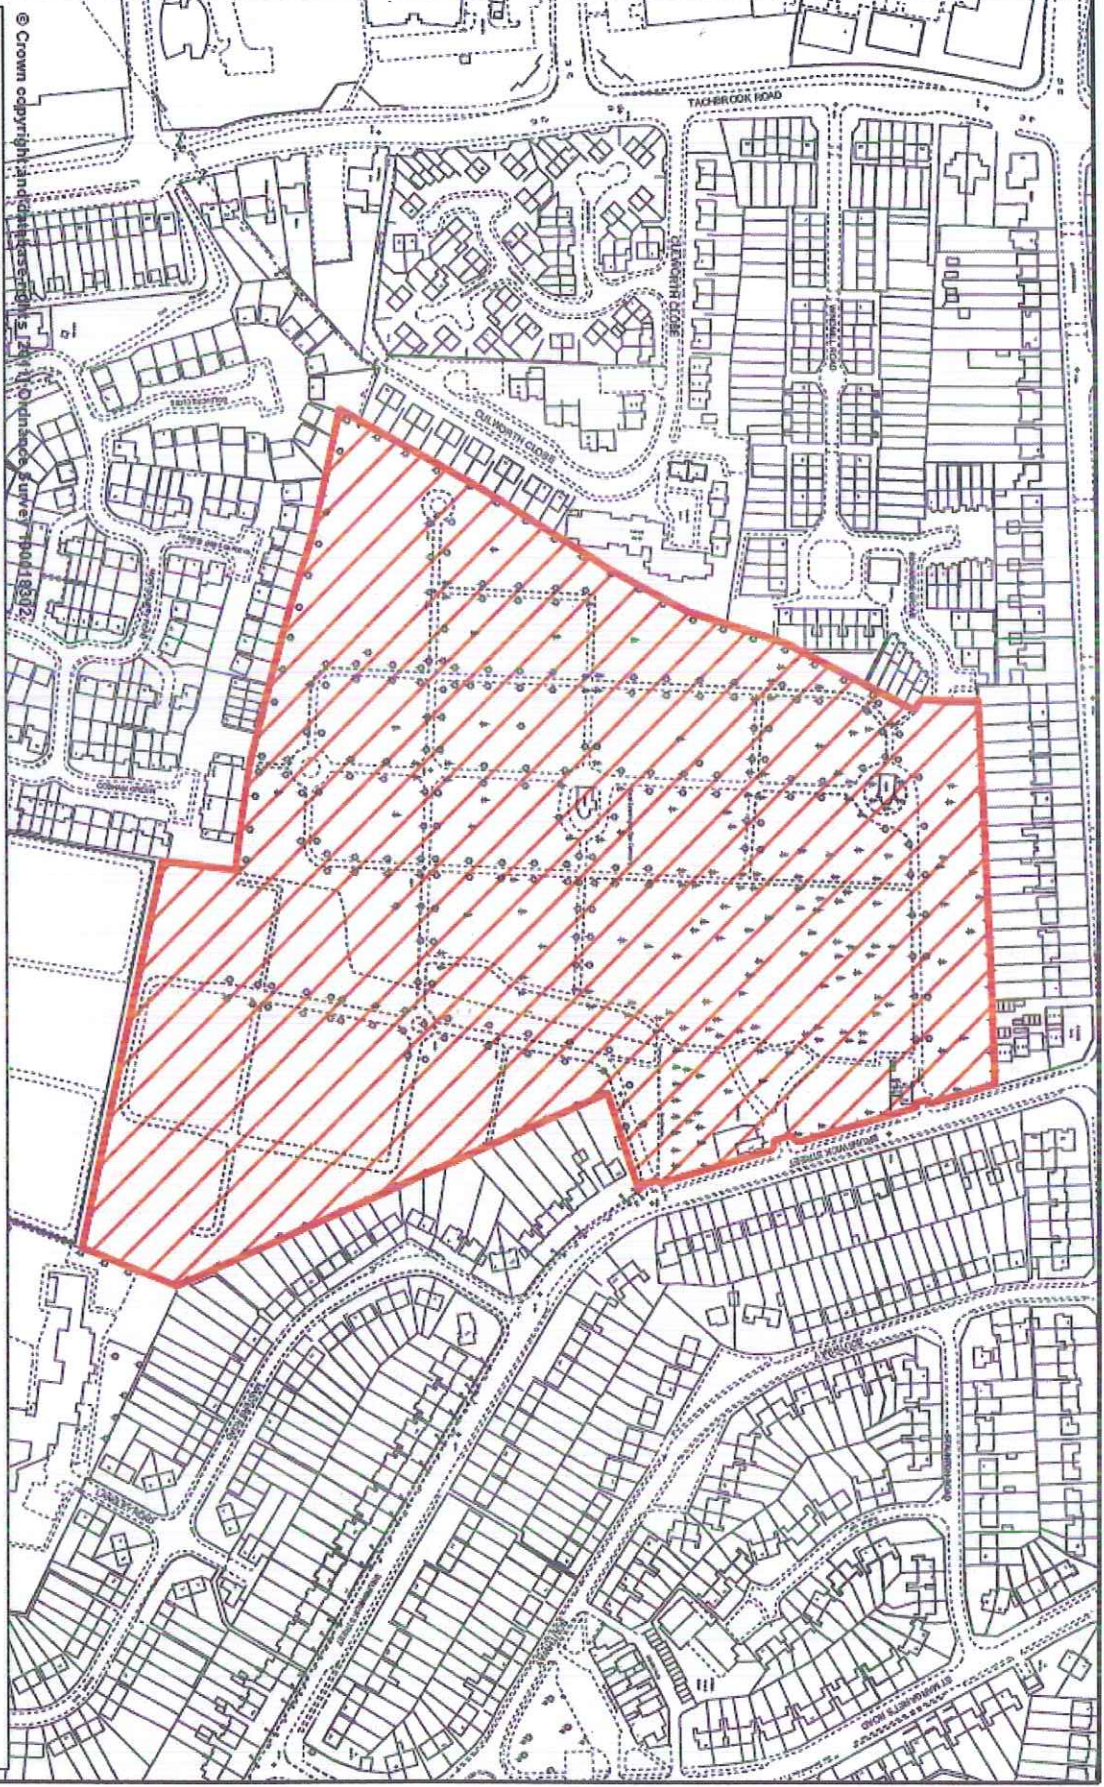

Date: 20th May 2011
Scale: 1:2000 @ A3
0 20 40 60 80 100 m

Dogs on Leads Zone - Newbold Comyn Footpath

Environmental Services | Warwick District Council | Riverside House | Millverton Hill | Royal Leamington Spa | CV32 5QF
 ehpollution@warwickdc.gov.uk

Date: 20th May 2011

Scale: 1:2000 @ A3

North

Key
 Dog Exclusion Zone
 Bridle Path/Footpath

Dog Exclusion Zone - Oakley Wood

Environmental Services | Warwick District Council | Riverside House | Milverton Hill | Royal Leamington Spa | CV32 5HZ
 01926 410410
 ehpollution@warwickdc.gov.uk

Date: 12 Nov 2014
 Scale: 1:3000

Environmental Services | Warwick District Council | Riverside House | Milverton Hill | Royal Leamington Spa | CV32 5QF
ehpolution@warwickdc.gov.uk

Dogs on Leads Zone - Whitnash Cemetery

Date: 20th May 2011
Scale: 1:2000 @ A3

North

© Crown copyright and database right 2011. Ordnance Survey 100013332

© Crown copyright and database rights (2011) Ordnance Survey 100016302. GSI

Dog Exclusion Zone - Warwick Racecourse