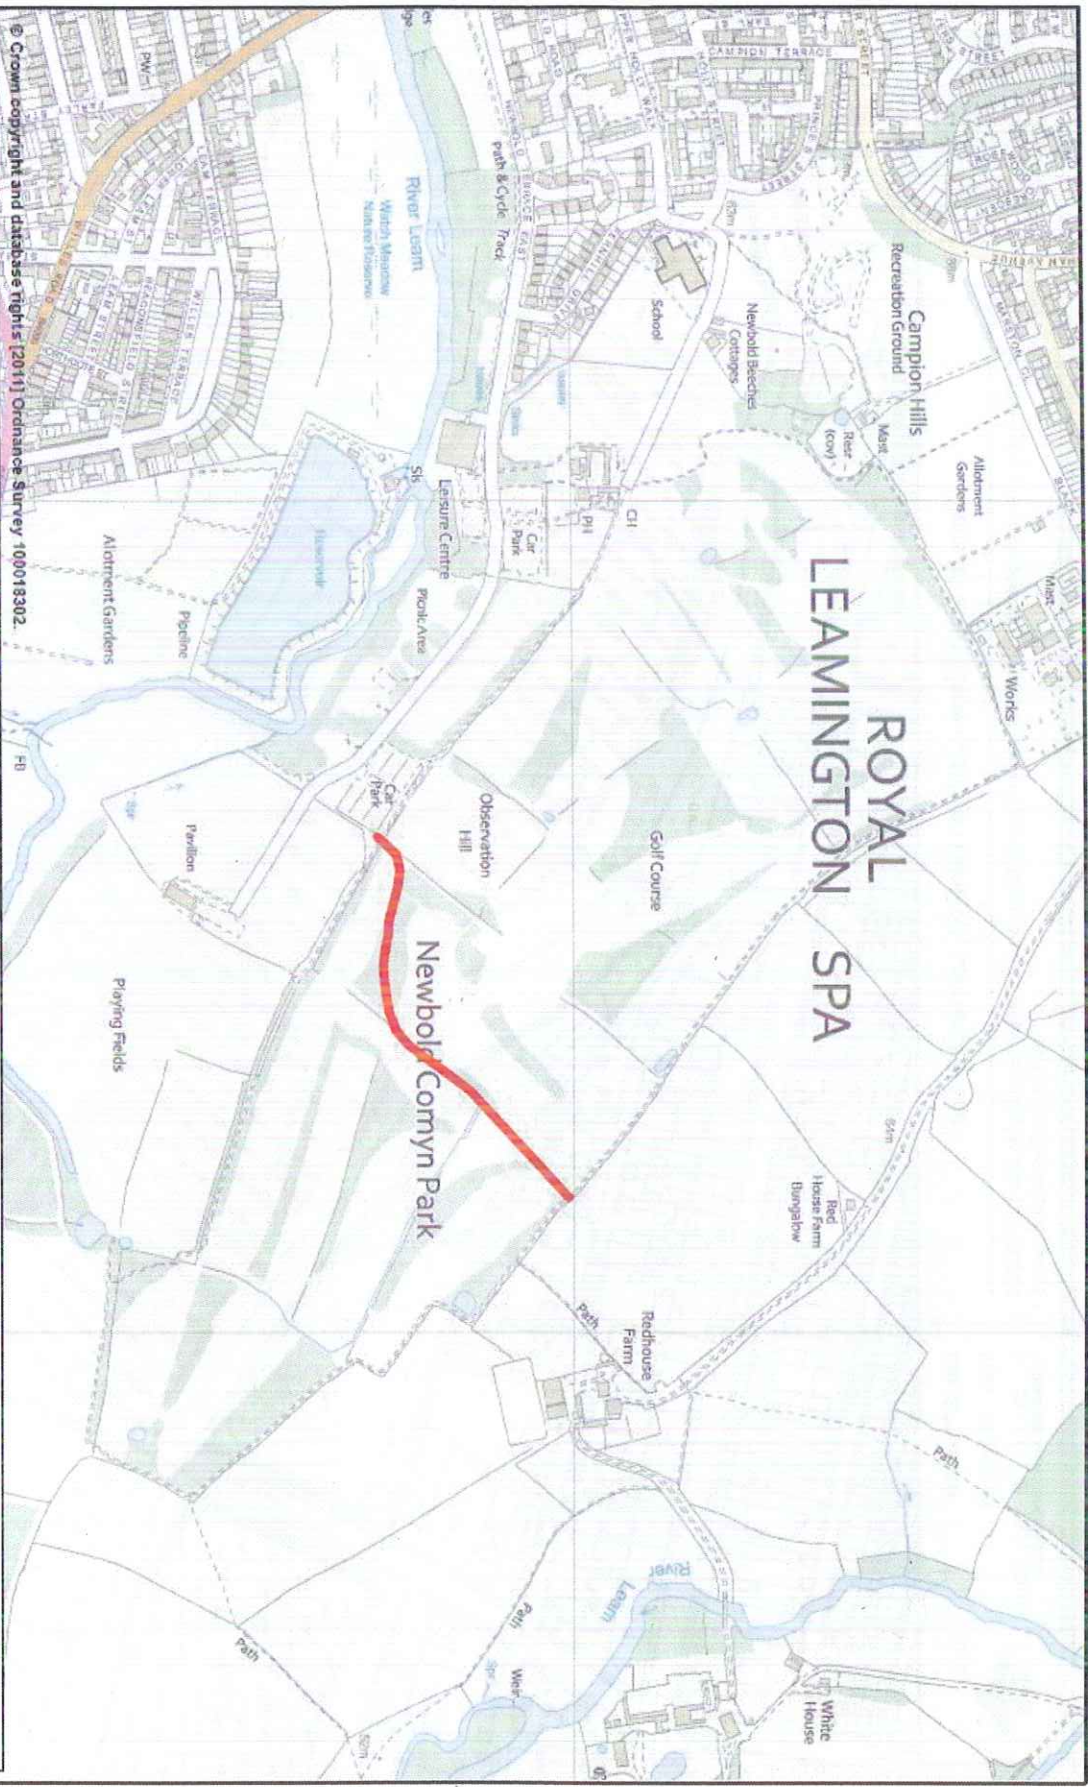

Date: 20th May 2011
Scale: 1:2000 @ A3
0 20 40 60 80 100 m

Dogs on Leads Zone - Newbold Comyn Footpath

Environmental Services | Warwick District Council | Riverside House | Millverton Hill | Royal Leamington Spa | CV32 5QF
 ehpollution@warwickdc.gov.uk

Date: 20th May 2011

Scale: 1:2000 @ A3

North

Key
 Dog Exclusion Zone
 Bridle Path/Footpath

Dog Exclusion Zone - Oakley Wood

Environmental Services | Warwick District Council | Riverside House | Milverton Hill | Royal Leamington Spa | CV32 5HZ
 01926 410410
 ehpollution@warwickdc.gov.uk