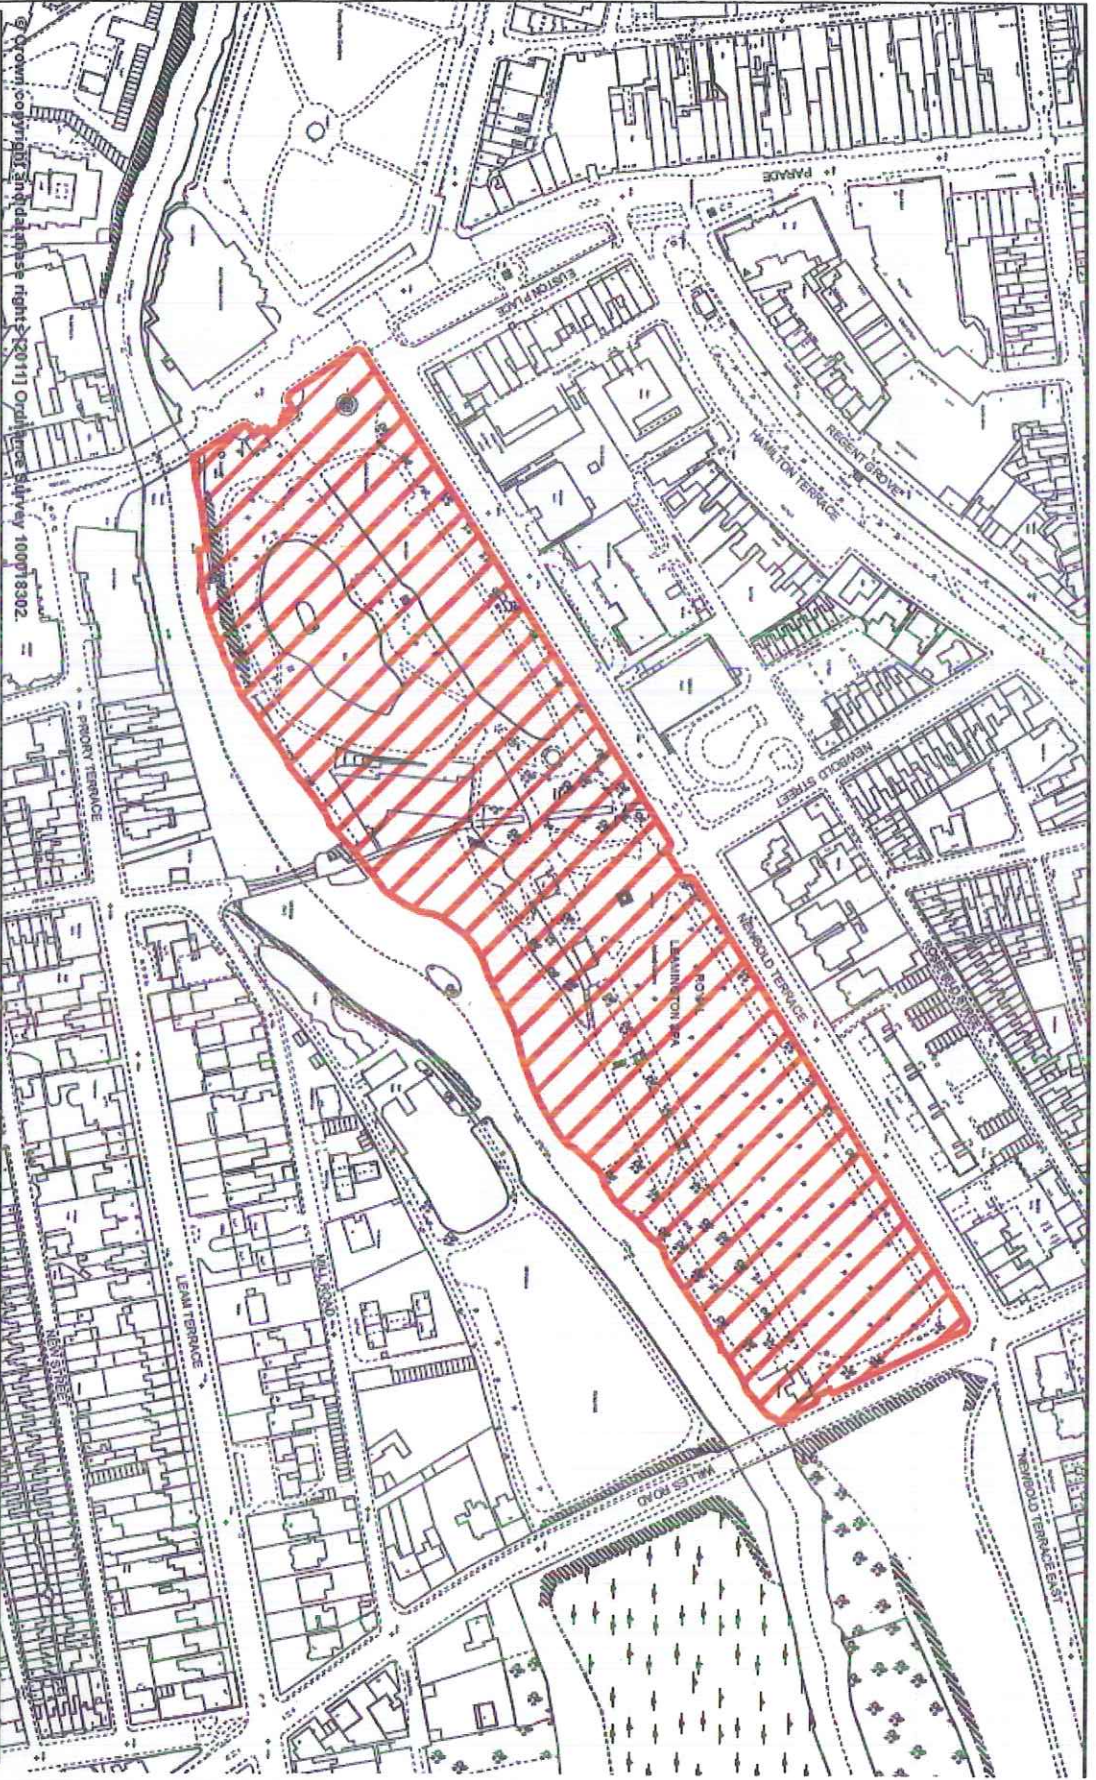

Date: 20th May 2011
Scale: 1:2000 @ A3
0 20 40 60 80 100 m

Dogs on Leads Zone - Newbold Comyn Footpath

Environmental Services | Warwick District Council | Riverside House | Millverton Hill | Royal Leamington Spa | CV32 5QF
 ehpollution@warwickdc.gov.uk

Date: 20th May 2011

Scale: 1:2000 @ A3

North

Key
 Dog Exclusion Zone
 Bridle Path/Footpath

Dog Exclusion Zone - Oakley Wood

Environmental Services | Warwick District Council | Riverside House | Milverton Hill | Royal Leamington Spa | CV32 5HZ
 01926 410410
 ehpollution@warwickdc.gov.uk

Date: 12 Nov 2014
 Scale: 1:3000

Environmental Services | Warwick District Council | Riverside House | Milverton Hill | Royal Leamington Spa | CV32 5QF
ehpolution@warwickdc.gov.uk

Dogs on Leads Zone - Whitnash Cemetery

Date: 20th May 2011
Scale: 1:2000 @ A3

North

© Crown copyright and database right 2011. Ordnance Survey 100013332

© Crown copyright and database rights (2011) Ordnance Survey 100016302. GSI

Dog Exclusion Zone - Warwick Racecourse